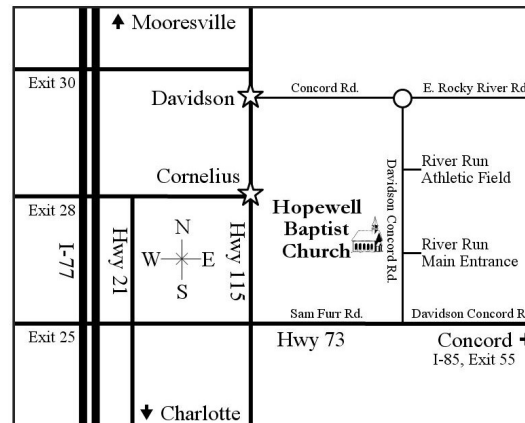

#### DIRECTIONS TO HOPEWELL BAPTIST CHURCH

**We are located near the main entrance to the River Run Golf Community in Davidson, NC.**